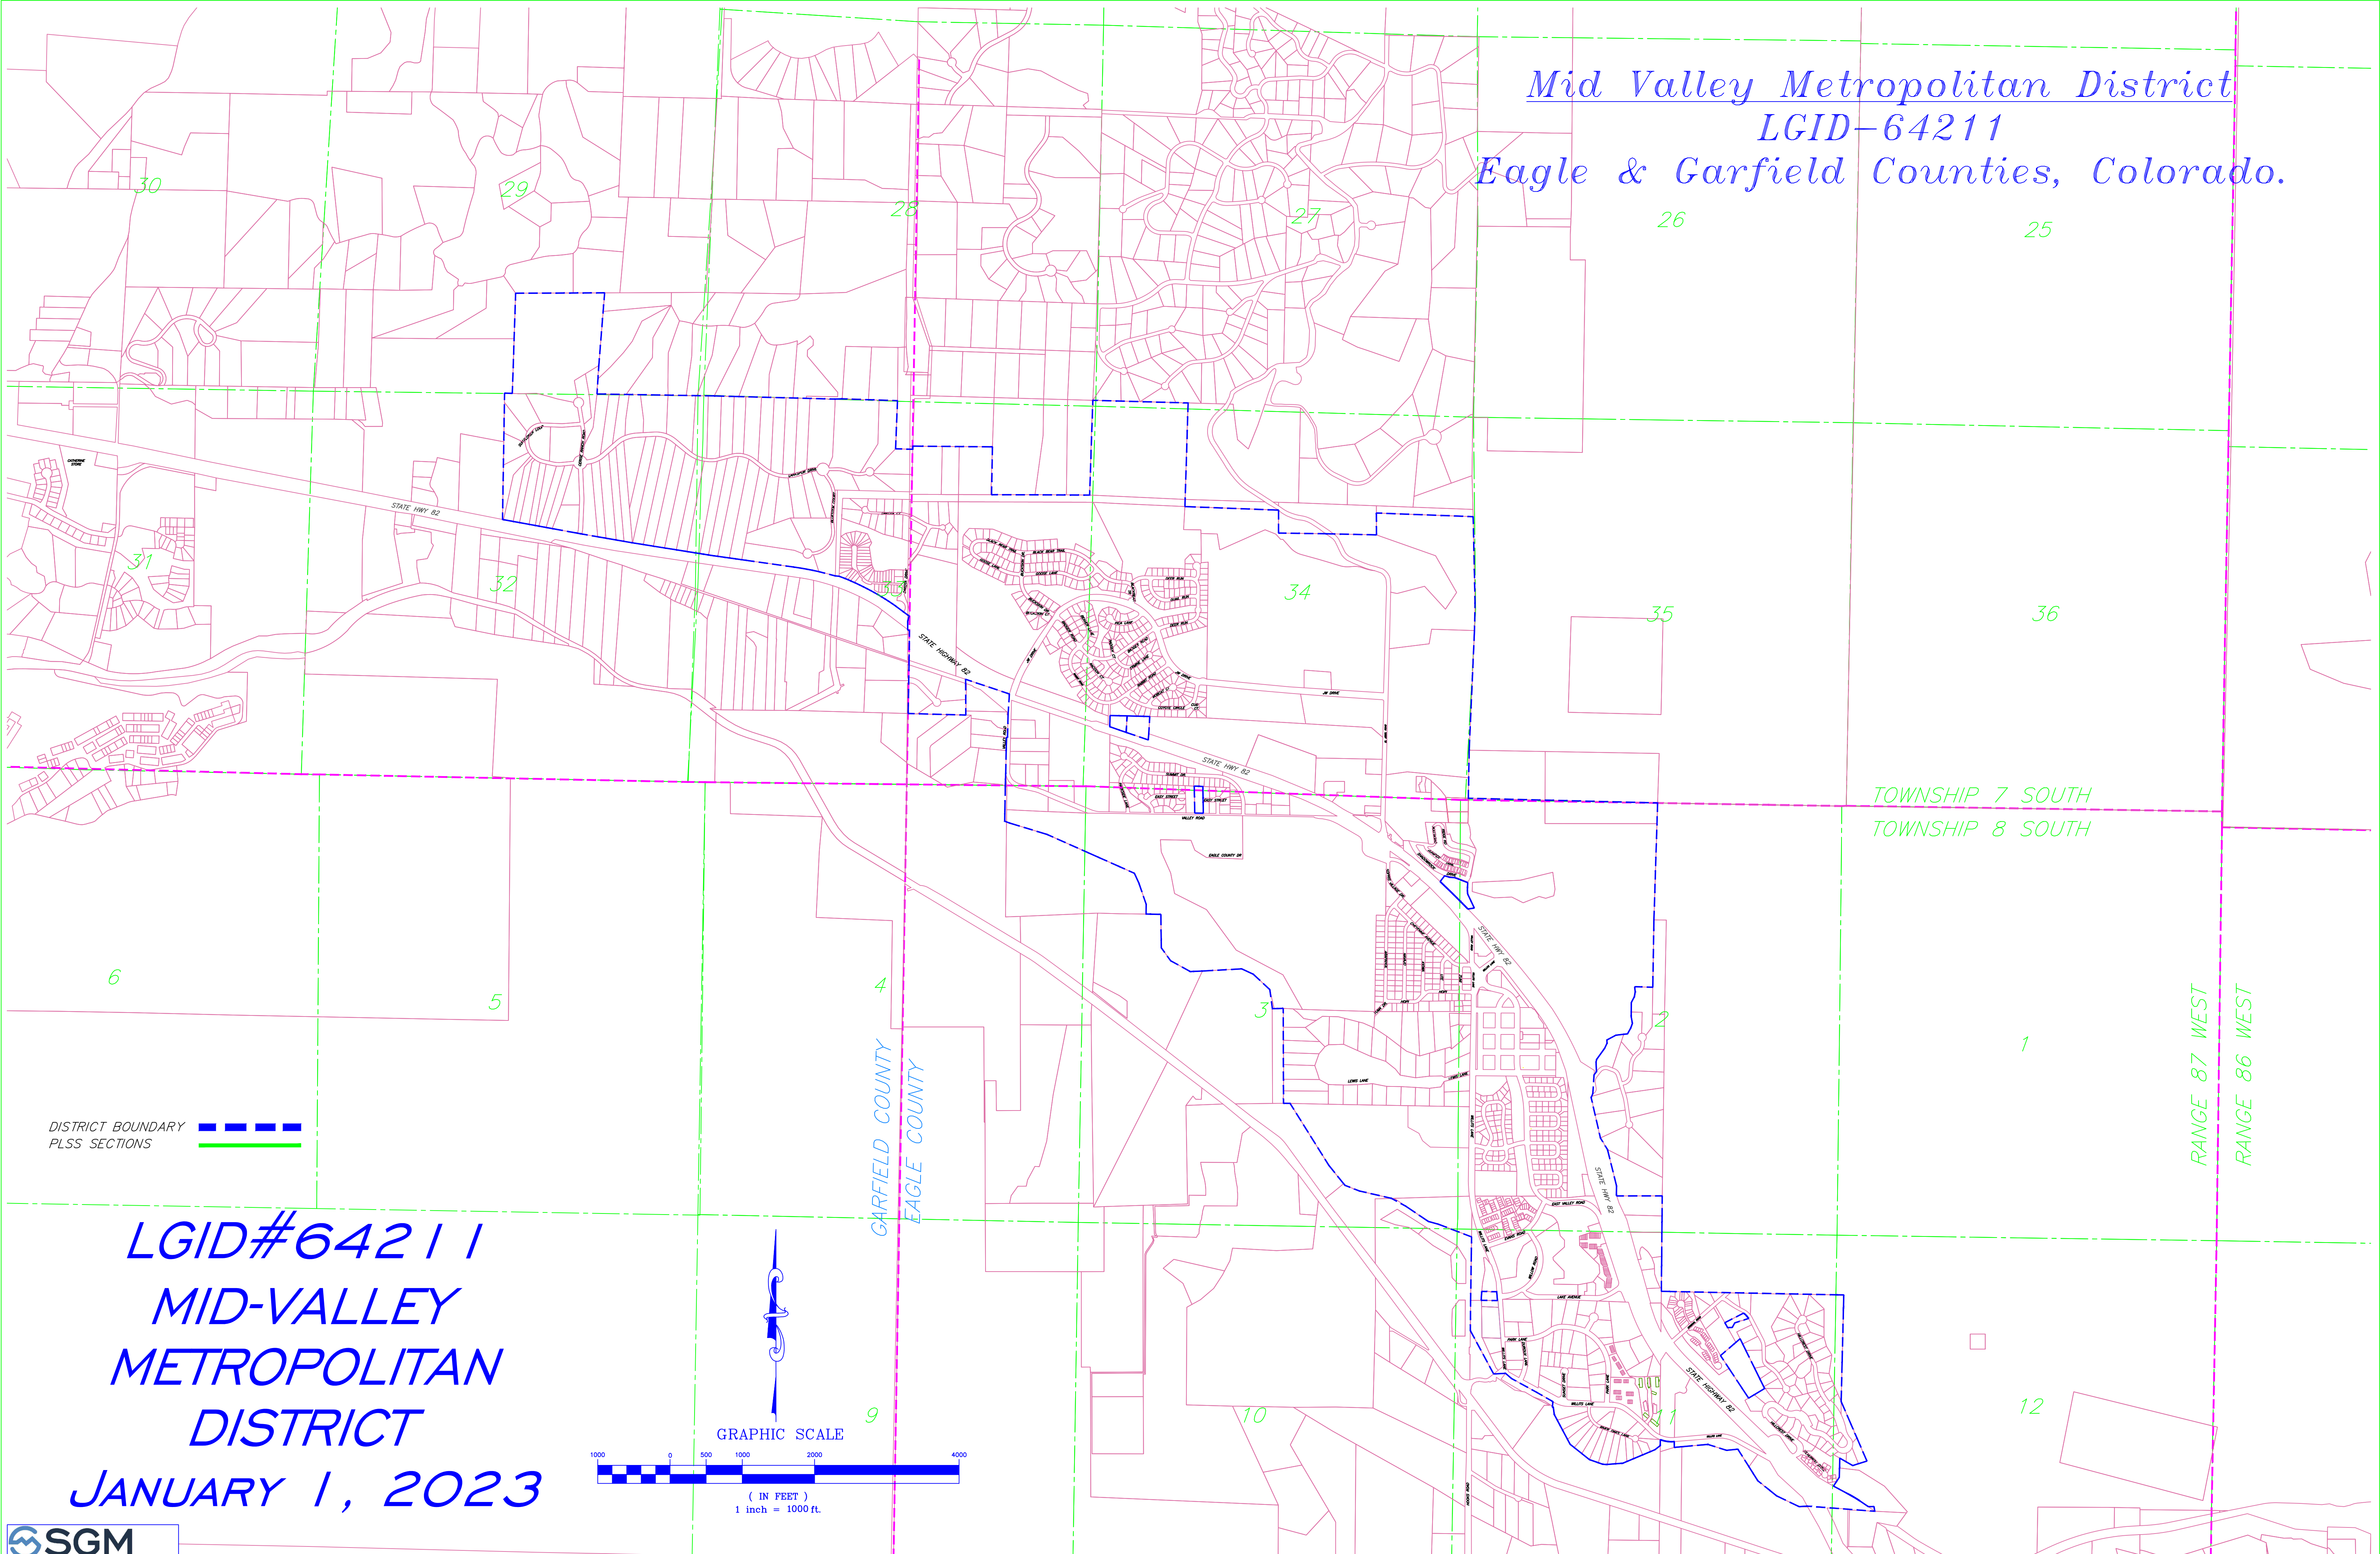

*Mid Valley Metropolitan District
LGID-64211
Eagle & Garfield Counties, Colorado.*

LGID#64211
MID-VALLEY
METROPOLITAN
DISTRICT
JANUARY 1, 2023